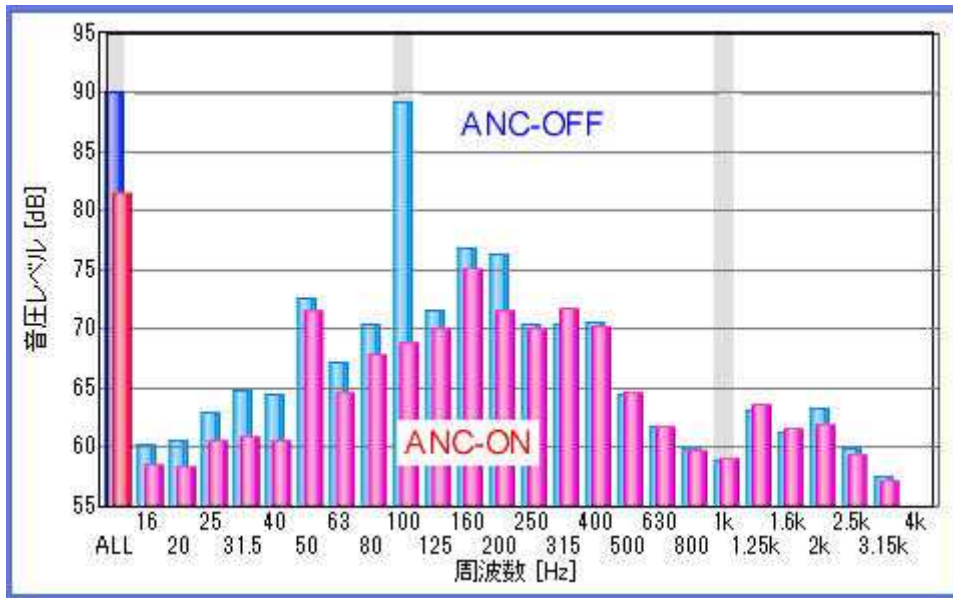

ANC for Crawler Crane (Masterteck 7090)

2015.12. ANC-Labo

At a hospital construction site.

ANC (Active Noise Control) for the engine exhaust noise.

Near the crane.

Inside the hospital building.