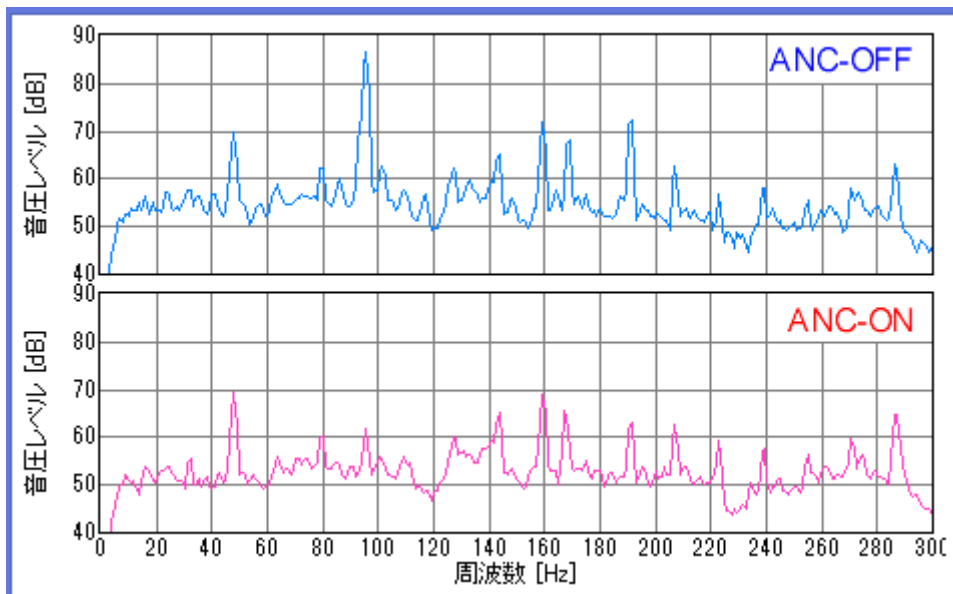

ANC for Crawler Crane (Masterteck 7090)

2015.12. ANC-Labo

At a hospital construction site.

ANC (Active Noise Control) for the engine exhaust noise.

Near the crane.

Inside the hospital building.